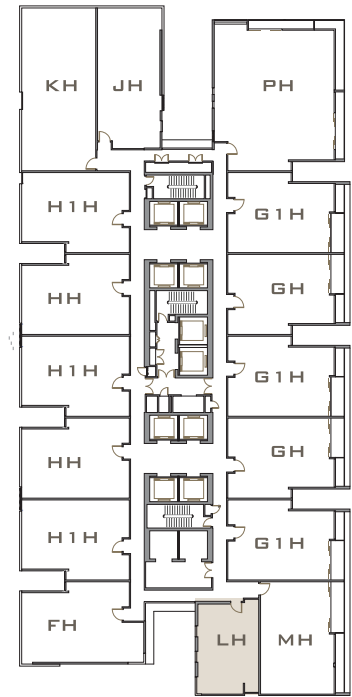

Toilet 2 / 卫生间 2

Vanity Mirror, Vanity Top, Shower Screen
梳妆镜, 梳妆台, 沐浴屏

VICTORY SUITES
KUALA LUMPUR

INTERIOR FURNISHING SPECIFICATIONS

Overall / 整间

Down Lights / 筒灯

Entrance And / Or Pantry / 入口和厨房

Storage Shelf / Kitchen Cabinets, Kitchen Top and Backsplash, Cooker Hood, Cooker Hob, Refrigerator, Microwave Oven, Washer Dryer, Table with Chairs
物架 / 厨房橱柜, 厨房台面, 抽油烟机, 电炉, 冰箱, 微波炉, 洗衣机 / 烘干机, 桌子和椅子

Air Conditioning Unit, Media Cabinets, TV set, Sofa, Coffee Table, Curtains
冷气机, 柜子, 电视机, 沙发, 咖啡桌, 窗帘

Room 2 / 卧室 2

Air Conditioning Unit, Wardrobe, Headboard / Side Table, Bed Mattress Set, Curtains
冷气机, 衣柜, 床头板 / 床头柜, 全套睡床, 窗帘

Toilet 2 / 卫生间 2

Vanity Mirror, Vanity Top, Shower Screen
梳妆镜, 梳妆台, 沐浴屏

VICTORY SUITES
KUALA LUMPUR

TYPE 户型 LH

775ft² (平方尺)
72.00m² (平方米)

TYPE 户型 MH

1,215ft² (平方尺)
112.88m² (平方米)

INTERIOR FURNISHING SPECIFICATIONS