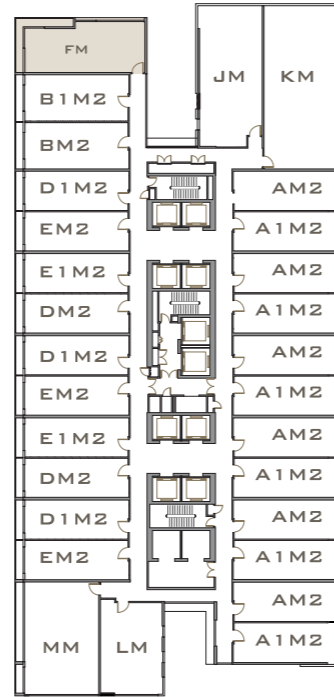

Toilet 1 / 卫生间 1
Vanity Mirror, Vanity Top, Shower Screen, Bath Tub Set
梳妆镜, 梳妆台, 沐浴屏, 浴缸

VICTORY SUITES
KUALA LUMPUR

INTERIOR FURNISHING SPECIFICATIONS

Overall / 整间
Down Lights / 筒灯

Entrance And / Or Pantry / 入口和厨房
Storage Shelf / Kitchen Cabinets, Kitchen Top and Backsplash, Table with Chairs, Cooker Hood, Cooker Hob, Refrigerator, Microwave Oven, Washer Dryer
物架 / 厨房橱柜, 厨房台面, 桌子和椅子, 抽油烟机, 电炉, 冰箱, 微波炉, 洗衣机 / 烘干机

Room 1 / 卧室 1
Air Conditioning Unit, Wardrobe, Headboard / Side Table, Bed Mattress Set, Curtains
冷气机, 衣柜, 床头板 / 床头柜, 全套睡床, 窗帘

Office / 办公室
Air Conditioning Unit, Media Cabinets, Coffee Table, Sofa, TV set, Curtains
冷气机, 柜子, 咖啡桌, 沙发, 电视机, 窗帘

Toilet 1 / 卫生间 1
Vanity Mirror, Vanity Top, Shower Screen
梳妆镜, 梳妆台, 沐浴屏

VICTORY SUITES
KUALA LUMPUR

TYPE FM
户型 FM

775ft² (平方尺)
72.00m² (平方米)

TYPE FH
户型 FH

1,185ft² (平方尺)
110.09m² (平方米)

INTERIOR FURNISHING SPECIFICATIONS