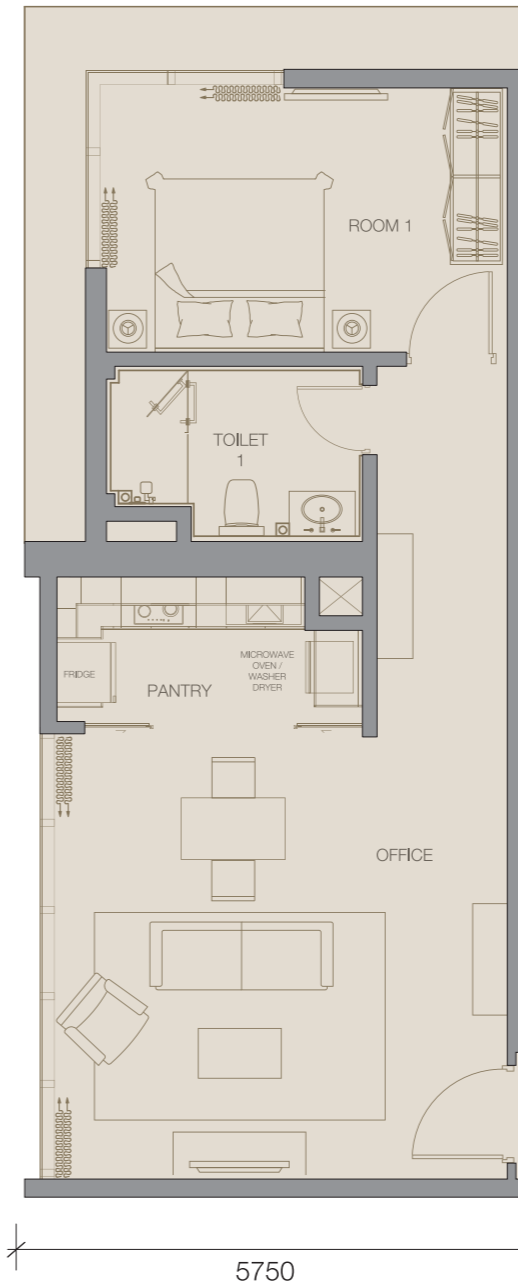

Room 1 And / Or Office / 卧室 1 和办公室

Air Conditioning Unit, Headboard / Side Table, Bed Mattress Set, Armchair, Ottoman or Coffee Table, TV Set, Table Lamp, Floor Lamp, Curtains
冷气机, 床头板 / 床头柜, 全套睡床, 扶手椅, 脚凳 / 咖啡桌, 电视机, 台灯, 落地灯, 窗帘

Toilet 1 / 卫生间 1

Vanity Mirror, Vanity Top, Shower Screen
梳妆镜, 梳妆台, 沐浴屏

VICTORY SUITES
KUALA LUMPUR

TYPE 户型 **BM2**

650ft² (平方尺)
60.39m² (平方米)

TYPE 户型 **F**

775ft² (平方尺)
72.00m² (平方米)

INTERIOR FURNISHING SPECIFICATIONS

Overall / 整间
Down Lights / 筒灯

Entrance / 入口
Wardrobe Closet, Kitchen Cabinets, Kitchen Top and Backsplash, Cooker Hood, Cooker hob, Refrigerator, Kettle
衣柜壁橱, 厨房橱柜, 厨房台面, 抽油烟机, 电炉, 冰箱, 水壶

Room 1 And / Or Office / 卧室 1 和 厨房
Air Conditioning Unit, Headboard / Side Table, Bed Mattress Set, Armchair, Study Table / Study Chair, Coffee Table, TV Set, Study Lamp, Table Lamp, Floor Lamp, Curtains
冷气机, 床头板 / 床头柜, 全套睡床, 扶手椅, 书桌和椅子, 咖啡桌, 电视机, 学习灯, 台灯, 落地灯, 窗帘