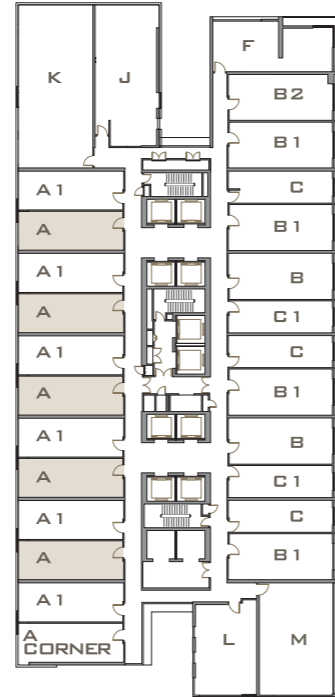

Air Conditioning Unit, Media Cabinets, TV Set, Sofa, Coffee Table, Curtains
冷气机, 柜子, 电视机, 沙发, 咖啡桌, 窗帘

Room 2 / 卧室 2

Air Conditioning Unit, Wardrobe, Headboard / Side Table, Bed Mattress Set, Curtains
冷气机, 衣柜, 床头板 / 床头柜, 全套睡床, 窗帘

Toilet 2 / 卫生间 2

Vanity Mirror, Vanity Top, Shower Screen
梳妆镜, 梳妆台, 沐浴屏

TYPE
户型 A

560ft² (平方尺)
52.03m² (平方米)

TYPE
户型 AM2

560ft² (平方尺)
52.03m² (平方米)

INTERIOR FURNISHING SPECIFICATIONS

Overall / 整间