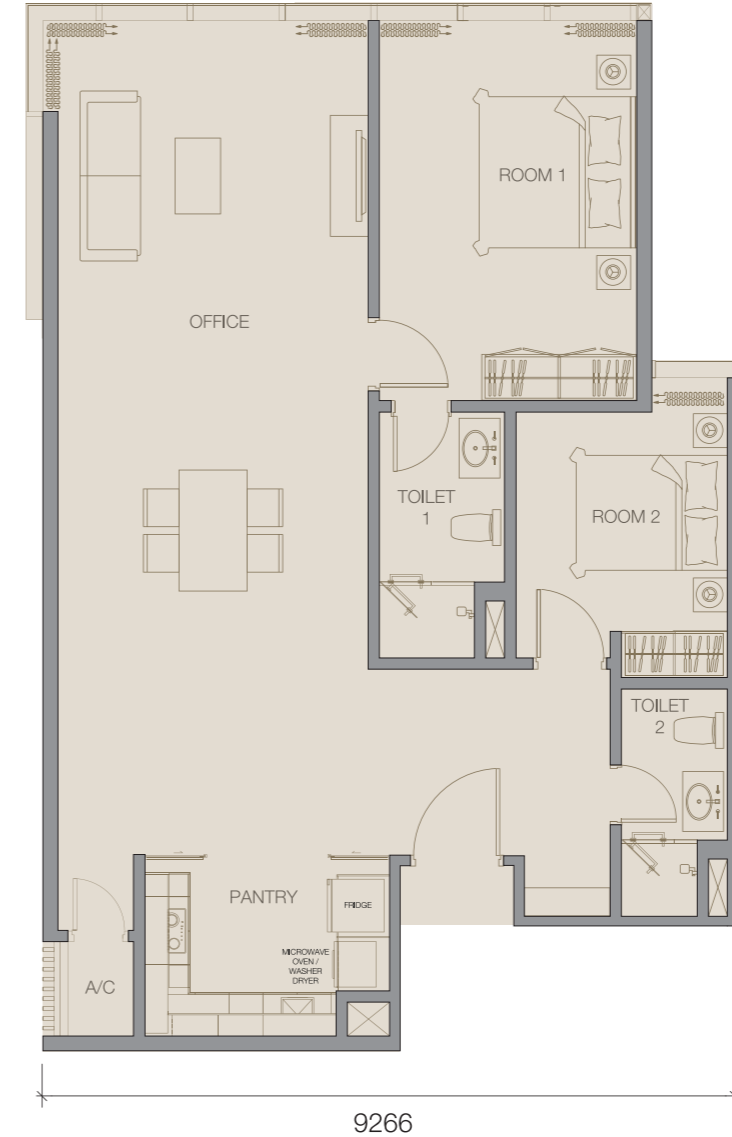

Toilet 1 / 卫生间 1

Vanity Mirror, Vanity Top, Shower Screen
梳妆镜, 梳妆台, 沐浴屏

VICTORY SUITES
KUALA LUMPUR

INTERIOR FURNISHING SPECIFICATIONS

Overall / 整间

Down Lights / 筒灯

Entrance / 入口

Wardrobe Closet, Kitchen Top and Backsplash, Cooker Hood, Cooker Hob, Refrigerator, Kettle
衣柜壁橱, 厨房台面, 抽油烟机, 电炉, 冰箱, 水壶

Room 1 / 卧室 1
Air Conditioning Unit, Wardrobe, Headboard / Side Table, Bed Mattress Set, Curtains
冷气机, 衣柜, 床头板 / 床头柜, 全套睡床, 窗帘

Office / 办公室
Air Conditioning Unit, Media Cabinets, Coffee Table, Sofa, TV set, Curtains
冷气机, 柜子, 咖啡桌, 沙发, 电视机, 窗帘

Toilet 1 / 卫生间 1
Vanity Mirror, Vanity Top, Shower Screen
梳妆镜, 梳妆台, 沐浴屏

VICTORY SUITES
KUALA LUMPUR

TYPE FM
户型 FM

775ft² (平方尺)
72.00m² (平方米)

TYPE FH
户型 FH

1,185ft² (平方尺)
110.09m² (平方米)

INTERIOR FURNISHING SPECIFICATIONS

Toilet 1 / 卫生间 1

Vanity Mirror, Vanity Top, Shower Screen, Hair Dryer
梳妆镜, 梳妆台, 沐浴屏, 吹风机

VICTORY SUITES
KUALA LUMPUR

INTERIOR FURNISHING SPECIFICATIONS

Overall / 整间

Down Lights / 筒灯

Entrance And / Or Pantry / 入口和厨房