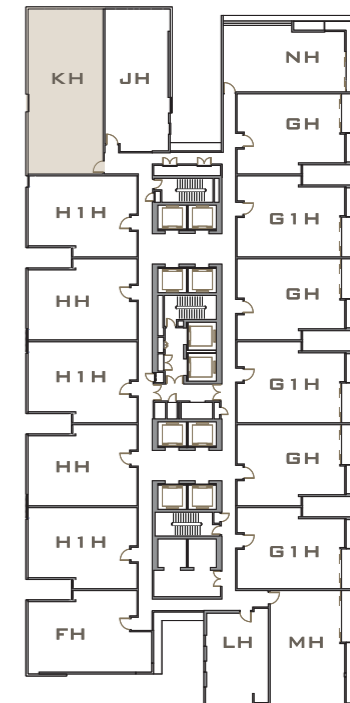

Room 1 / 卧室 1

Air Conditioning Unit, Headboard / Side Table, Armchair, Study Table / Chair, Sofa, Coffee Table, Bed Mattress Set, Tv Set, Table Lamp, Floor Lamp, Study Lamp, Curtains
冷气机, 床头板 / 床头柜, 扶手椅, 书桌和椅子, 沙发, 咖啡桌, 全套睡床, 电视机, 台灯, 落地灯, 学习灯, 窗帘

Toilet 1 / 卫生间 1

Vanity Mirror, Vanity Top, Shower Screen, Bath Tub Set
梳妆镜, 梳妆台, 沐浴屏, 浴缸

TYPE
户型 KH

1,625ft² (平方尺)
150.97m² (平方米)

18115

Seamless and modern designs that display the grandeur as well as delicate details of every unit of Victory Suites. Integrating top graded materials that further mesmerizes the senses and thus create a luxurious and comfortable living space that cater the needs of urbanites all over the world

Office / 办公室

Air Conditioning Unit, Media Cabinets, TV set, Sofa, Coffee Table, Curtains
冷气机, 柜子, 电视机, 沙发, 咖啡桌, 窗帘

Room 1 / 卧室 1

Air Conditioning Unit, Wardrobe, Headboard / Side Table, Bed Mattress Set, Curtains
冷气机, 衣柜, 床头板 / 床头柜, 全套睡床, 窗帘