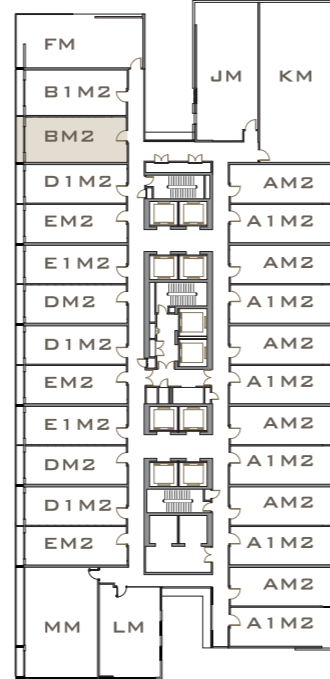

Toilet 1 / 卫生间 1

Vanity Mirror, Vanity Top, Shower Screen
梳妆镜, 梳妆台, 沐浴屏

VICTORY SUITES
KUALA LUMPUR

TYPE 户型 **BM2**

650ft² (平方尺)
60.39m² (平方米)

TYPE 户型 **F**

775ft² (平方尺)
72.00m² (平方米)

INTERIOR FURNISHING SPECIFICATIONS

Overall / 整间
Down Lights / 筒灯

Entrance / 入口
Wardrobe Closet, Kitchen Cabinets, Kitchen Top and Backsplash, Cooker Hood, Cooker hob, Refrigerator, Kettle
衣柜壁橱, 厨房橱柜, 厨房台面, 抽油烟机, 电炉, 冰箱, 水壶

Room 1 And / Or Office / 卧室 1 和 厨房
Air Conditioning Unit, Headboard / Side Table, Bed Mattress Set, Armchair, Study Table / Study Chair, Coffee Table, TV Set, Study Lamp, Table Lamp, Floor Lamp, Curtains
冷气机, 床头板 / 床头柜, 全套睡床, 扶手椅, 书桌和椅子, 咖啡桌, 电视机, 学习灯, 台灯, 落地灯, 窗帘