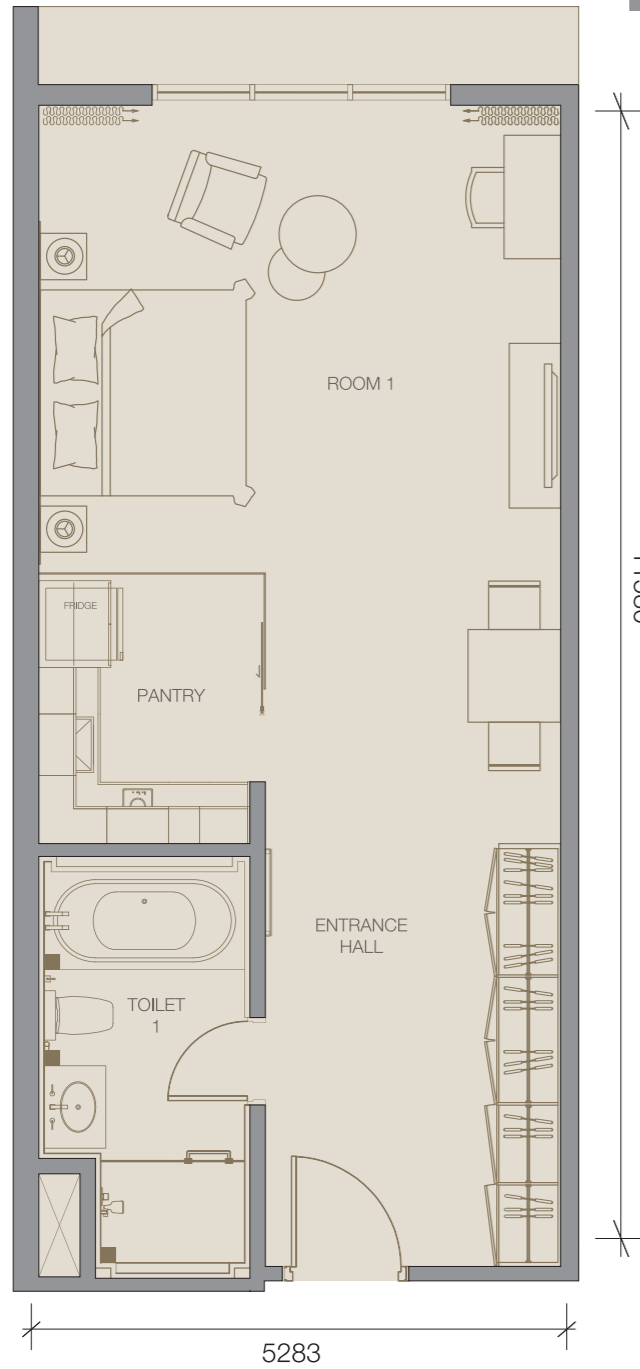

Toilet 1 / 卫生间 1

Vanity Mirror, Vanity Top, Shower Screen
梳妆镜, 梳妆台, 沐浴屏

VICTORY SUITES
KUALA LUMPUR

INTERIOR FURNISHING SPECIFICATIONS

Overall / 整间

Down Lights / 筒灯

Entrance / 入口

Wardrobe Closet, Kitchen Top and Backsplash, Cooker Hood, Cooker Hob, Refrigerator, Kettle
衣柜壁橱, 厨房台面, 抽油烟机, 电炉, 冰箱, 水壶

Room 1 And / Or Office / 卧室 1 和办公室

Air Conditioning Unit, Headboard / Side Table, Bed Mattress Set, Armchair, Ottoman or Coffee Table, TV Set, Table Lamp, Floor Lamp, Curtains
冷气机, 床头板 / 床头柜, 全套睡床, 扶手椅, 脚凳 / 咖啡桌, 电视机, 台灯, 落地灯, 窗帘

Toilet 1 / 卫生间 1

Vanity Mirror, Vanity Top, Shower Screen
梳妆镜, 梳妆台, 沐浴屏

VICTORY SUITES
KUALA LUMPUR

TYPE 户型 **BM2**

650ft² (平方尺)
60.39m² (平方米)

TYPE 户型 **F**

775ft² (平方尺)
72.00m² (平方米)

INTERIOR FURNISHING SPECIFICATIONS

Overall / 整间
Down Lights / 筒灯

Entrance / 入口
Wardrobe Closet, Kitchen Cabinets, Kitchen Top and Backsplash, Cooker Hood, Cooker hob, Refrigerator, Kettle
衣柜壁橱, 厨房橱柜, 厨房台面, 抽油烟机, 电炉, 冰箱, 水壶

Room 1 And / Or Office / 卧室 1 和 厨房
Air Conditioning Unit, Headboard / Side Table, Bed Mattress Set, Armchair, Study Table / Study Chair, Coffee Table, TV Set, Study Lamp, Table Lamp, Floor Lamp, Curtains
冷气机, 床头板 / 床头柜, 全套睡床, 扶手椅, 书桌和椅子, 咖啡桌, 电视机, 学习灯, 台灯, 落地灯, 窗帘