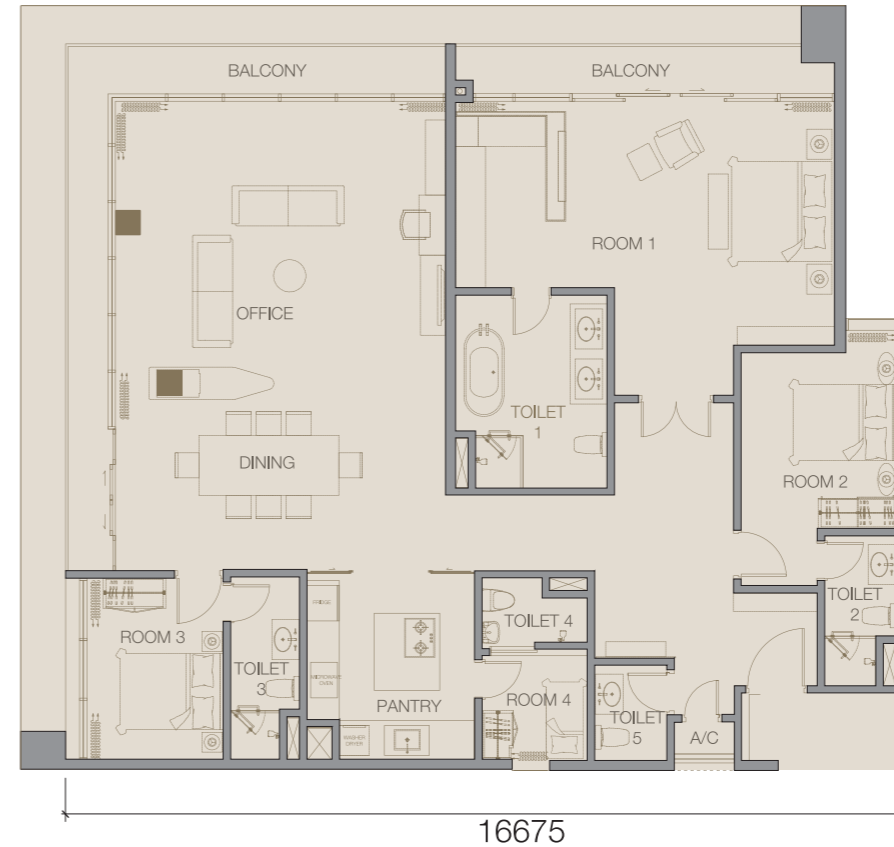

14425

16675