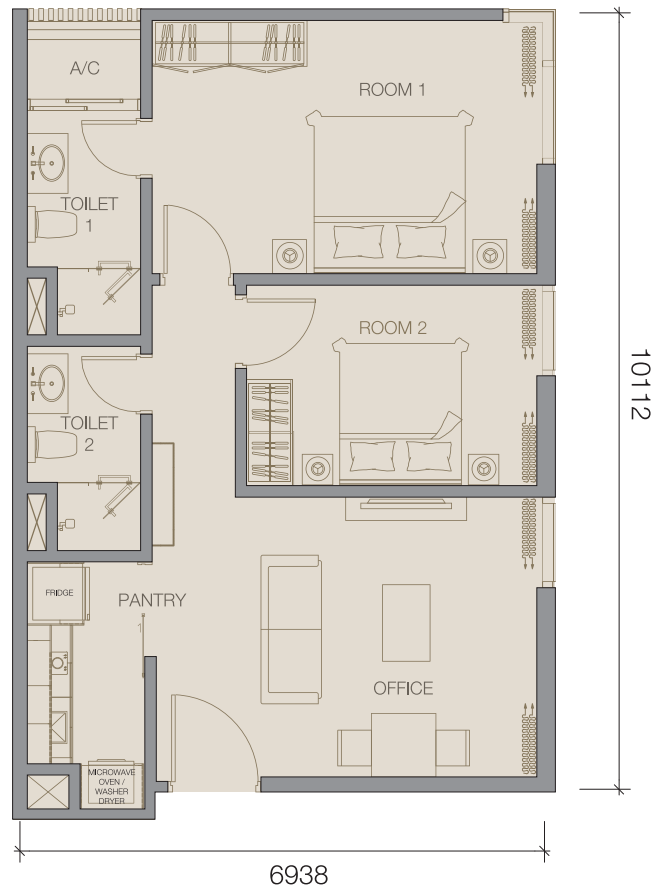

Toilet 1 / 卫生间 1

Vanity Mirror, Vanity Top, Shower Screen, Hair Dryer
梳妆镜, 梳妆台, 沐浴屏, 吹风机

VICTORY SUITES
KUALA LUMPUR

INTERIOR FURNISHING SPECIFICATIONS

Overall / 整间

Down Lights / 筒灯

Entrance And / Or Pantry / 入口和厨房

Air Conditioning Unit, Media Cabinets, TV set, Sofa, Coffee Table, Curtains
冷气机, 柜子, 电视机, 沙发, 咖啡桌, 窗帘

Room 2 / 卧室 2

Air Conditioning Unit, Wardrobe, Headboard / Side Table, Bed Mattress Set, Curtains
冷气机, 衣柜, 床头板 / 床头柜, 全套睡床, 窗帘

Toilet 2 / 卫生间 2

Vanity Mirror, Vanity Top, Shower Screen
梳妆镜, 梳妆台, 沐浴屏

VICTORY SUITES
KUALA LUMPUR

TYPE 户型 LH

775ft² (平方尺)
72.00m² (平方米)

TYPE 户型 MH

1,215ft² (平方尺)
112.88m² (平方米)

INTERIOR FURNISHING SPECIFICATIONS

Room 1 / 卧室 1

Air Conditioning Unit, Wardrobe, Headboard / Side Table, Bed Mattress Set, Curtains
冷气机, 衣柜, 床头板 / 床头柜, 全套睡床, 窗帘

Toilet 1 / 卫生间 1

Vanity Mirror, Vanity Top, Shower Screen
梳妆镜, 梳妆台, 沐浴屏

Office / 办公室