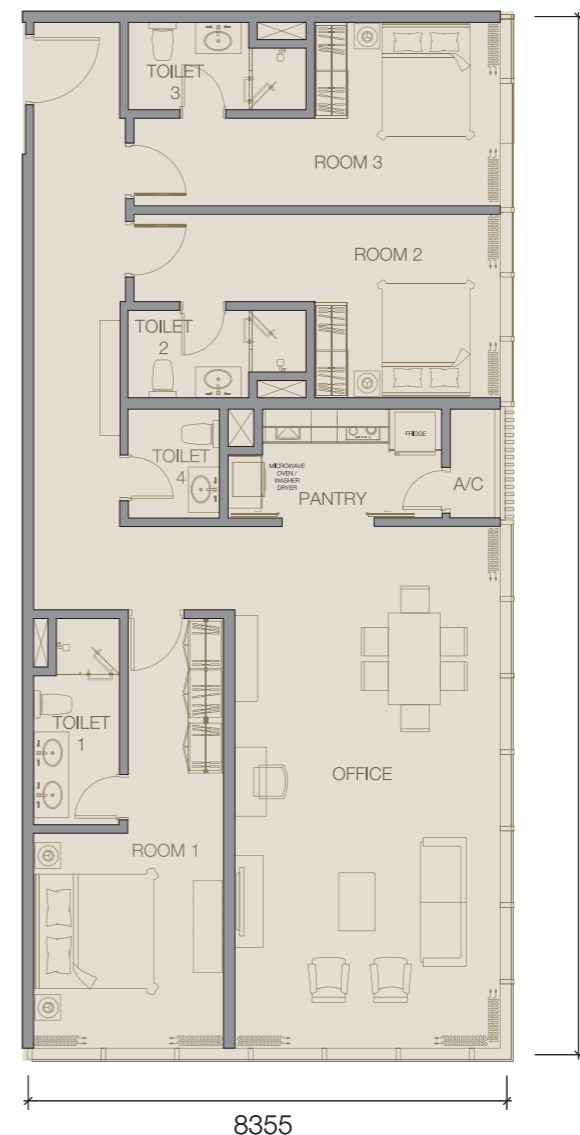

Room 1 / 卧室 1

Air Conditioning Unit, Headboard / Side Table, Armchair, Study Table / Chair, Sofa, Coffee Table, Bed Mattress Set, Tv Set, Table Lamp, Floor Lamp, Study Lamp, Curtains
冷气机, 床头板 / 床头柜, 扶手椅, 书桌和椅子, 沙发, 咖啡桌, 全套睡床, 电视机, 台灯, 落地灯, 学习灯, 窗帘

Toilet 1 / 卫生间 1

Vanity Mirror, Vanity Top, Shower Screen, Bath Tub Set
梳妆镜, 梳妆台, 沐浴屏, 浴缸

TYPE
户型 KH

1,625ft² (平方尺)
150.97m² (平方米)

18115

Seamless and modern designs that display the grandeur as well as delicate details of every unit of Victory Suites. Integrating top graded materials that further mesmerizes the senses and thus create a luxurious and comfortable living space that cater the needs of urbanites all over the world

Office / 办公室

Air Conditioning Unit, Media Cabinets, TV set, Sofa, Coffee Table, Curtains
冷气机, 柜子, 电视机, 沙发, 咖啡桌, 窗帘

Room 1 / 卧室 1

Air Conditioning Unit, Wardrobe, Headboard / Side Table, Bed Mattress Set, Curtains
冷气机, 衣柜, 床头板 / 床头柜, 全套睡床, 窗帘

Toilet 1 / 卫生间 1

Vanity Mirror, Vanity Top, Shower Screen
梳妆镜, 梳妆台, 沐浴屏

Room 2 / 卧室 2

Air Conditioning Unit, Wardrobe, Headboard / Side Table, Bed Mattress Set, Curtains
冷气机, 衣柜, 床头板 / 床头柜, 全套睡床, 窗帘

Toilet 2 / 卫生间 2