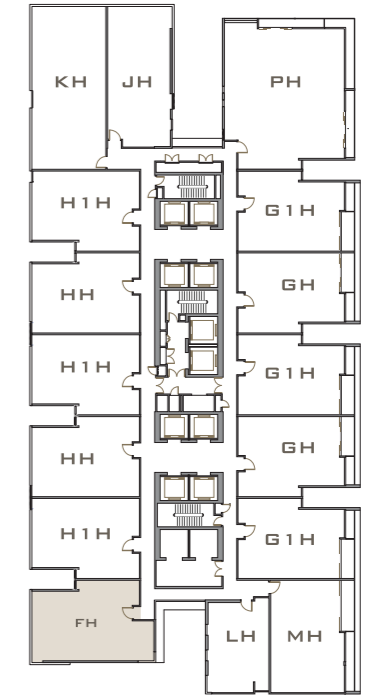

Toilet 1 / 卫生间 1
Vanity Mirror, Vanity Top, Shower Screen, Bath Tub Set
梳妆镜, 梳妆台, 沐浴屏, 浴缸

VICTORY SUITES
KUALA LUMPUR

INTERIOR FURNISHING SPECIFICATIONS

Overall / 整间
Down Lights / 筒灯

Entrance And / Or Pantry / 入口和厨房
Storage Shelf / Kitchen Cabinets, Kitchen Top and Backsplash, Table with Chairs, Cooker Hood, Cooker Hob, Refrigerator, Microwave Oven, Washer Dryer
物架 / 厨房橱柜, 厨房台面, 桌子和椅子, 抽油烟机, 电炉, 冰箱, 微波炉, 洗衣机 / 烘干机

Room 1 / 卧室 1
Air Conditioning Unit, Wardrobe, Headboard / Side Table, Bed Mattress Set, Curtains
冷气机, 衣柜, 床头板 / 床头柜, 全套睡床, 窗帘

Office / 办公室
Air Conditioning Unit, Media Cabinets, Coffee Table, Sofa, TV set, Curtains
冷气机, 柜子, 咖啡桌, 沙发, 电视机, 窗帘

Toilet 1 / 卫生间 1
Vanity Mirror, Vanity Top, Shower Screen
梳妆镜, 梳妆台, 沐浴屏

VICTORY SUITES
KUALA LUMPUR

TYPE FM
户型 FM

775ft² (平方尺)
72.00m² (平方米)

TYPE FH
户型 FH

1,185ft² (平方尺)
110.09m² (平方米)

INTERIOR FURNISHING SPECIFICATIONS

Room 1 / 卧室 1

Air Conditioning Unit, Wardrobe, Headboard / Side Table, Bed Mattress Set, Curtains
冷气机, 衣柜, 床头板 / 床头柜, 全套睡床, 窗帘

Office / 办公室

Air Conditioning Unit, Media Cabinets, TV Set, Sofa, Coffee Table, Curtains
冷气机, 柜子, 电视机, 沙发, 咖啡桌, 窗帘