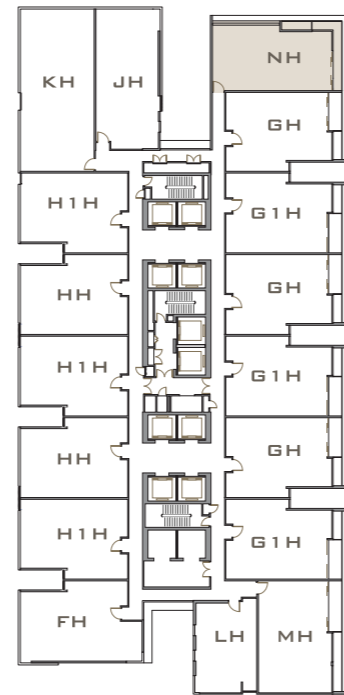

Air Conditioning Unit, Media Cabinets, TV set, Sofa, Coffee Table, Curtains
冷气机, 柜子, 电视机, 沙发, 咖啡桌, 窗帘

Room 2 / 卧室 2

Air Conditioning Unit, Wardrobe, Headboard / Side Table, Bed Mattress Set, Curtains
冷气机, 衣柜, 床头板 / 床头柜, 全套睡床, 窗帘

Toilet 2 / 卫生间 2

Vanity Mirror, Vanity Top, Shower Screen
梳妆镜, 梳妆台, 沐浴屏

VICTORY SUITES
KUALA LUMPUR

TYPE 户型 NH

1,150ft² (平方尺)
106.84m² (平方米)

14400

7805

FACING KL TOWER