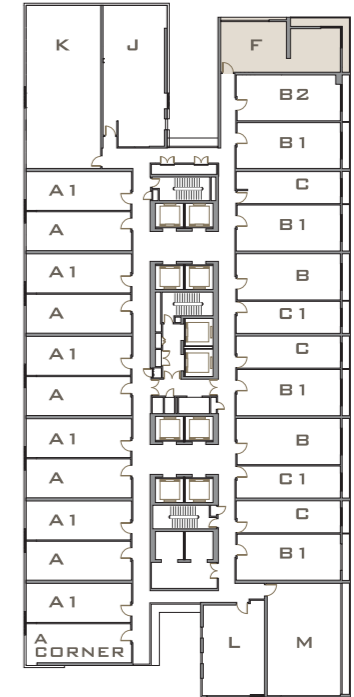

Toilet 1 / 卫生间 1

Vanity Mirror, Vanity Top, Shower Screen
梳妆镜, 梳妆台, 沐浴屏

VICTORY SUITES
KUALA LUMPUR

INTERIOR FURNISHING SPECIFICATIONS

Overall / 整间

Down Lights / 筒灯

Entrance / 入口

Wardrobe Closet, Kitchen Top and Backsplash, Cooker Hood, Cooker Hob, Refrigerator, Kettle
衣柜壁橱, 厨房台面, 抽油烟机, 电炉, 冰箱, 水壶

Room 1 And / Or Office / 卧室 1 和办公室

Air Conditioning Unit, Headboard / Side Table, Bed Mattress Set, Armchair, Ottoman or Coffee Table, TV Set, Table Lamp, Floor Lamp, Curtains
冷气机, 床头板 / 床头柜, 全套睡床, 扶手椅, 脚凳 / 咖啡桌, 电视机, 台灯, 落地灯, 窗帘

Toilet 1 / 卫生间 1

Vanity Mirror, Vanity Top, Shower Screen
梳妆镜, 梳妆台, 沐浴屏

VICTORY SUITES
KUALA LUMPUR

TYPE 户型 **BM2**

650ft² (平方尺)
60.39m² (平方米)

TYPE 户型 **F**

775ft² (平方尺)
72.00m² (平方米)

INTERIOR FURNISHING SPECIFICATIONS

Overall / 整间
Down Lights / 筒灯

Entrance / 入口
Wardrobe Closet, Kitchen Cabinets, Kitchen Top and Backsplash, Cooker Hood, Cooker hob, Refrigerator, Kettle
衣柜壁橱, 厨房橱柜, 厨房台面, 抽油烟机, 电炉, 冰箱, 水壶

Room 1 And / Or Office / 卧室 1 和 厨房
Air Conditioning Unit, Headboard / Side Table, Bed Mattress Set, Armchair, Study Table / Study Chair, Coffee Table, TV Set, Study Lamp, Table Lamp, Floor Lamp, Curtains
冷气机, 床头板 / 床头柜, 全套睡床, 扶手椅, 书桌和椅子, 咖啡桌, 电视机, 学习灯, 台灯, 落地灯, 窗帘