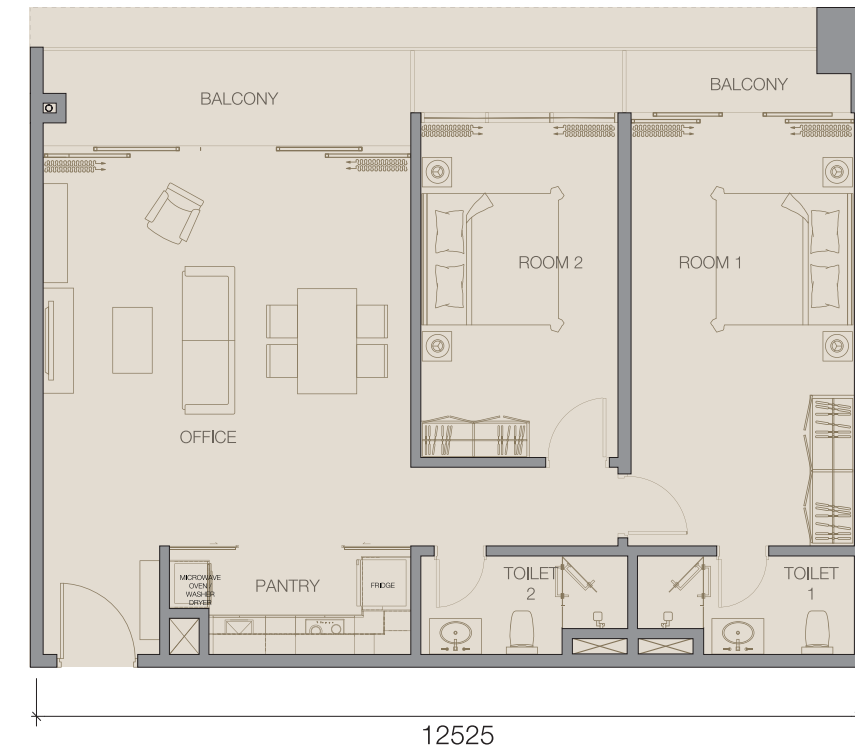

Air Conditioning Unit, Media Cabinets, TV set, Sofa, Coffee Table, Curtains
冷气机, 柜子, 电视机, 沙发, 咖啡桌, 窗帘

Room 2 / 卧室 2

Air Conditioning Unit, Wardrobe, Headboard / Side Table, Bed Mattress Set, Curtains
冷气机, 衣柜, 床头板 / 床头柜, 全套睡床, 窗帘

Toilet 2 / 卫生间 2

Vanity Mirror, Vanity Top, Shower Screen
梳妆镜, 梳妆台, 沐浴屏

VICTORY SUITES
KUALA LUMPUR

TYPE 户型 LH

775ft² (平方尺)
72.00m² (平方米)

TYPE 户型 MH

1,215ft² (平方尺)
112.88m² (平方米)

INTERIOR FURNISHING SPECIFICATIONS