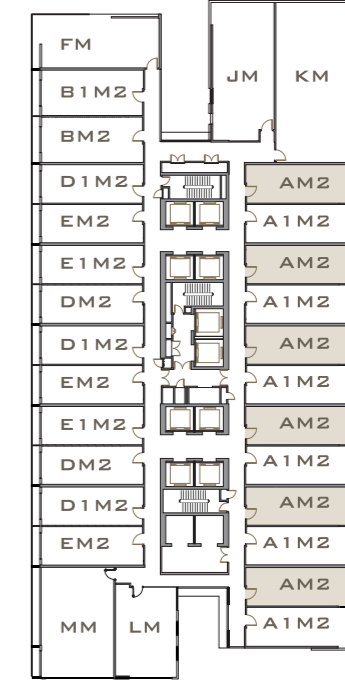

Air Conditioning Unit, Media Cabinets, TV Set, Sofa, Coffee Table, Curtains
冷气机, 柜子, 电视机, 沙发, 咖啡桌, 窗帘

Room 2 / 卧室 2

Air Conditioning Unit, Wardrobe, Headboard / Side Table, Bed Mattress Set, Curtains
冷气机, 衣柜, 床头板 / 床头柜, 全套睡床, 窗帘

Toilet 2 / 卫生间 2

Vanity Mirror, Vanity Top, Shower Screen
梳妆镜, 梳妆台, 沐浴屏

TYPE
户型 A

560ft² (平方尺)
52.03m² (平方米)

TYPE
户型 AM2

560ft² (平方尺)
52.03m² (平方米)

INTERIOR FURNISHING SPECIFICATIONS

Overall / 整间

Down Lights / 筒灯

Entrance / 入口和厨房

Wardrobe Closet / 衣柜壁橱

Room 1 and / Or Office / 办公室

Air Conditioning Unit, Headboard / Side Table, Armchair, Ottoman or Coffee Table, Bed Mattress Set, Table Lamp, Floor Lamp, TV Set, Refrigerator, Kettle, Curtains
冷气机, 床头板 / 床头柜, 扶手椅, 脚凳 / 咖啡桌, 全套睡床, 台灯, 落地灯, 电视机, 冰箱, 水壶, 窗帘