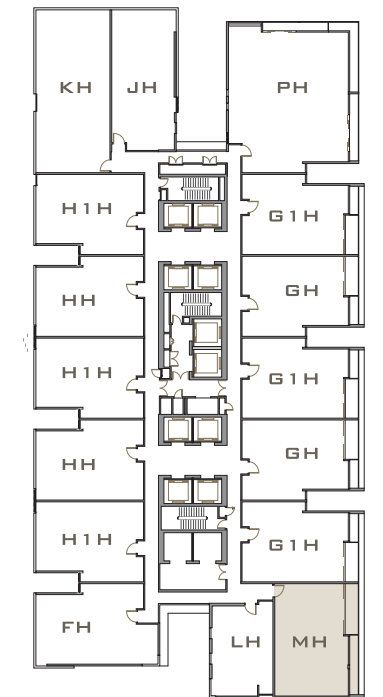

Air Conditioning Unit, Media Cabinets, TV set, Sofa, Coffee Table, Curtains
冷气机, 柜子, 电视机, 沙发, 咖啡桌, 窗帘

Room 2 / 卧室 2

Air Conditioning Unit, Wardrobe, Headboard / Side Table, Bed Mattress Set, Curtains
冷气机, 衣柜, 床头板 / 床头柜, 全套睡床, 窗帘

Toilet 2 / 卫生间 2

Vanity Mirror, Vanity Top, Shower Screen
梳妆镜, 梳妆台, 沐浴屏

VICTORY SUITES
KUALA LUMPUR

TYPE 户型 LH

775ft² (平方尺)
72.00m² (平方米)

TYPE 户型 MH

1,215ft² (平方尺)
112.88m² (平方米)

INTERIOR FURNISHING SPECIFICATIONS