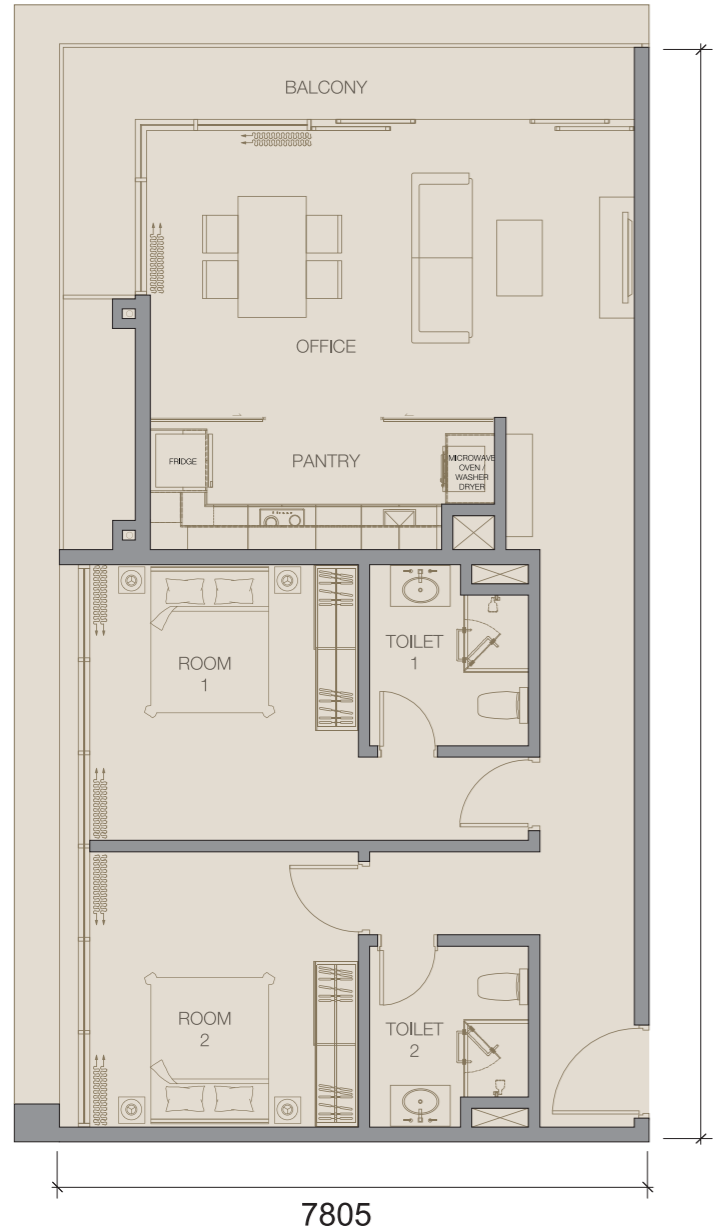

Toilet 1 / 卫生间 1

Vanity Mirror, Vanity Top, Shower Screen, Hair Dryer
梳妆镜, 梳妆台, 沐浴屏, 吹风机

VICTORY SUITES
KUALA LUMPUR

INTERIOR FURNISHING SPECIFICATIONS

Overall / 整间

Down Lights / 筒灯

Entrance And / Or Pantry / 入口和厨房

Air Conditioning Unit, Media Cabinets, TV set, Sofa, Coffee Table, Curtains
冷气机, 柜子, 电视机, 沙发, 咖啡桌, 窗帘

Room 2 / 卧室 2

Air Conditioning Unit, Wardrobe, Headboard / Side Table, Bed Mattress Set, Curtains
冷气机, 衣柜, 床头板 / 床头柜, 全套睡床, 窗帘

Toilet 2 / 卫生间 2

Vanity Mirror, Vanity Top, Shower Screen
梳妆镜, 梳妆台, 沐浴屏

VICTORY SUITES
KUALA LUMPUR

TYPE 户型 NH

1,150ft² (平方尺)
106.84m² (平方米)

14400

7805

FACING KL TOWER