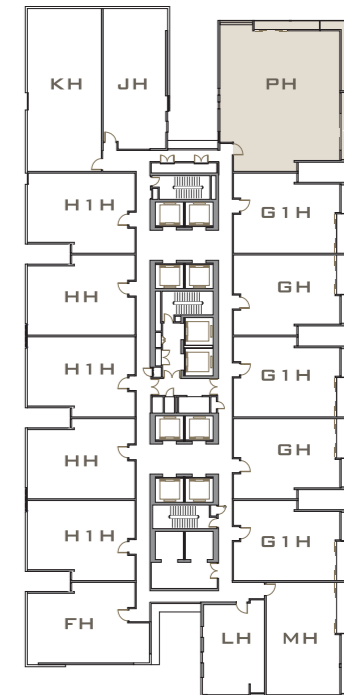

FACING KL TOWER

INTERIOR FURNISHING SPECIFICATIONS

Overall / 整间

Down Lights / 筒灯

Entrance And / Or Pantry / 入口和厨房

Storage Shelf / Kitchen Cabinets, Kitchen Top and Backsplash, Cooker Hood, Cooker Hob, Refrigerator, Microwave Oven, Washer Dryer, Table with Chairs
物架 / 厨房橱柜, 厨房台面, 抽油烟机, 电炉, 冰箱, 微波炉, 洗衣机 / 烘干机, 桌子和椅子

Room 1 / 卧室 1

Air Conditioning Unit, Wardrobe, Headboard / Side Table, Bed Mattress Set, Curtains
冷气机, 衣柜, 床头板 / 床头柜, 全套睡床, 窗帘

Toilet 1 / 卫生间 1

Vanity Mirror, Vanity Top, Shower Screen
梳妆镜, 梳妆台, 沐浴屏

Office / 办公室

Air Conditioning Unit, Media Cabinets, TV Set, Sofa, Coffee Table, Curtains
冷气机, 柜子, 电视机, 沙发, 咖啡桌, 窗帘

Room 2 / 卧室 2

Air Conditioning Unit, Wardrobe, Headboard / Side Table, Bed Mattress Set, Curtains
冷气机, 衣柜, 床头板 / 床头柜, 全套睡床, 窗帘

Toilet 2 / 卫生间 2

Vanity Mirror, Vanity Top, Shower Screen
梳妆镜, 梳妆台, 沐浴屏

VICTORY SUITES
KUALA LUMPUR

INTERIOR FURNISHING SPECIFICATIONS

Overall / 整间

Down Lights / 筒灯

Entrance And / Or Pantry / 入口和厨房

Storage Shelf / Kitchen Cabinets, Kitchen Top and Backsplash, Cooker Hood, Cooker Hob, Refrigerator, Microwave Oven, Washer Dryer
物架 / 厨房橱柜, 厨房台面, 抽油烟机, 电炉, 冰箱, 微波炉, 洗衣机 / 烘干机

Room 1 / 卧室 1

Air Conditioning Unit, Wardrobe, Headboard / Side Table, Bed Mattress Set, Media Cabinets, Curtains
冷气机, 衣柜, 床头板 / 床头柜, 全套睡床, 柜子, 窗帘

Toilet 1 / 卫生间 1

Vanity Mirror, Vanity Top, Shower Screen, Bathtub Set
梳妆镜, 梳妆台, 沐浴屏, 浴缸

Room 2 / 卧室 2

Air Conditioning Unit, Wardrobe, Headboard / Side Table, Bed Mattress Set, Curtains
冷气机, 衣柜, 床头板 / 床头柜, 全套睡床, 窗帘

Toilet 2 / 卫生间 2

Vanity Mirror, Vanity Top, Shower Screen
梳妆镜, 梳妆台, 沐浴屏

Office / 办公室

Air Conditioning Unit, Media Cabinets, TV set, Sofa, Armchair / Dining table, Side Table, Study Table and Chair, Coffee Table, Curtains
冷气机, 柜子, 电视机, 沙发, 扶手椅 / 餐桌, 边桌, 书桌和椅子, 咖啡桌, 窗帘

Room 3 / 卧室 3

Air Conditioning Unit, Wardrobe, Headboard / Side Table, Bed Mattress Set, Curtains
冷气机, 衣柜, 床头板 / 床头柜, 全套睡床, 窗帘

Toilet 3 / 卫生间 3

Vanity Mirror, Vanity Top, Shower Screen
梳妆镜, 梳妆台, 沐浴屏

Room 4 / 卧室 4

Wardrobe, Headboard, Bed Mattress Set, Curtains
衣柜, 床头板, 全套睡床, 窗帘

Toilet 4 / 卫生间 4

Vanity Mirror, Wash Basin, Shower Set (Maid room)
梳妆镜, 梳妆台, 淋浴套装 (佣人房)

Toilet 5 / 卫生间 5

Vanity Mirror, Wash basin
梳妆镜, 梳妆台

VICTORY SUITES
KUALA LUMPUR