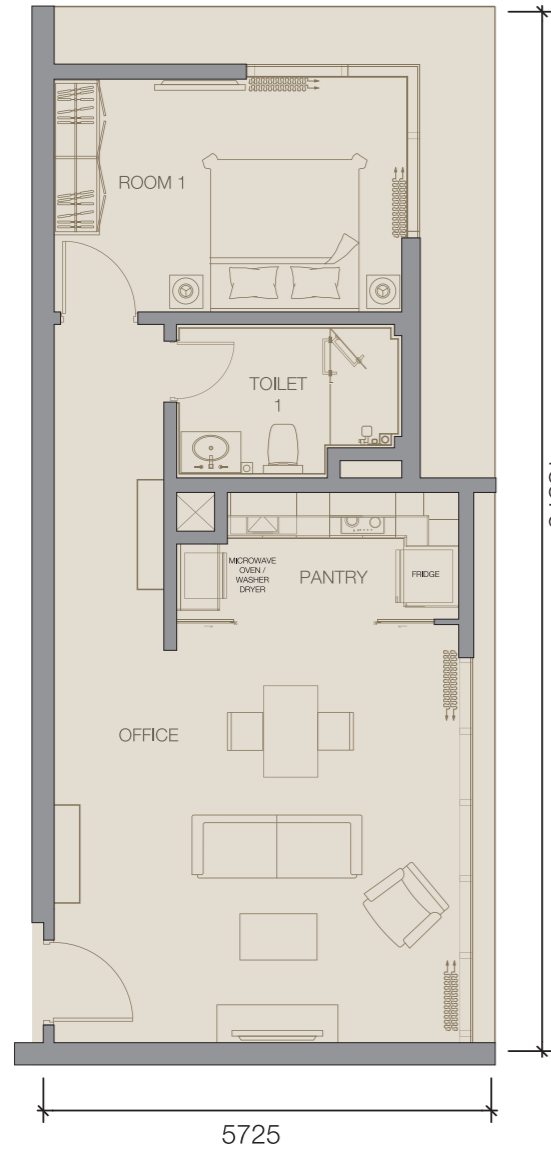

Toilet 1 / 卫生间 1

Vanity Mirror, Vanity Top, Shower Screen
梳妆镜, 梳妆台, 沐浴屏

Room 2 / 卧室 2

Air Conditioning Unit, Wardrobe, Headboard / Side Table, Bed Mattress Set, Curtains
冷气机, 衣柜, 床头板 / 床头柜, 全套睡床, 窗帘

Toilet 2 / 卫生间 2

Toilet 1 / 卫生间 1
Vanity Mirror, Vanity Top, Shower Screen, Bath Tub Set
梳妆镜, 梳妆台, 沐浴屏, 浴缸

VICTORY SUITES
KUALA LUMPUR

INTERIOR FURNISHING SPECIFICATIONS

Overall / 整间
Down Lights / 筒灯

Entrance And / Or Pantry / 入口和厨房
Storage Shelf / Kitchen Cabinets, Kitchen Top and Backsplash, Table with Chairs, Cooker Hood, Cooker Hob, Refrigerator, Microwave Oven, Washer Dryer
物架 / 厨房橱柜, 厨房台面, 桌子和椅子, 抽油烟机, 电炉, 冰箱, 微波炉, 洗衣机 / 烘干机

Room 1 / 卧室 1
Air Conditioning Unit, Wardrobe, Headboard / Side Table, Bed Mattress Set, Curtains
冷气机, 衣柜, 床头板 / 床头柜, 全套睡床, 窗帘

Office / 办公室
Air Conditioning Unit, Media Cabinets, Coffee Table, Sofa, TV set, Curtains
冷气机, 柜子, 咖啡桌, 沙发, 电视机, 窗帘

Toilet 1 / 卫生间 1
Vanity Mirror, Vanity Top, Shower Screen
梳妆镜, 梳妆台, 沐浴屏

VICTORY SUITES
KUALA LUMPUR

TYPE FM
户型 FM

775ft² (平方尺)
72.00m² (平方米)

TYPE FH
户型 FH

1,185ft² (平方尺)
110.09m² (平方米)

INTERIOR FURNISHING SPECIFICATIONS