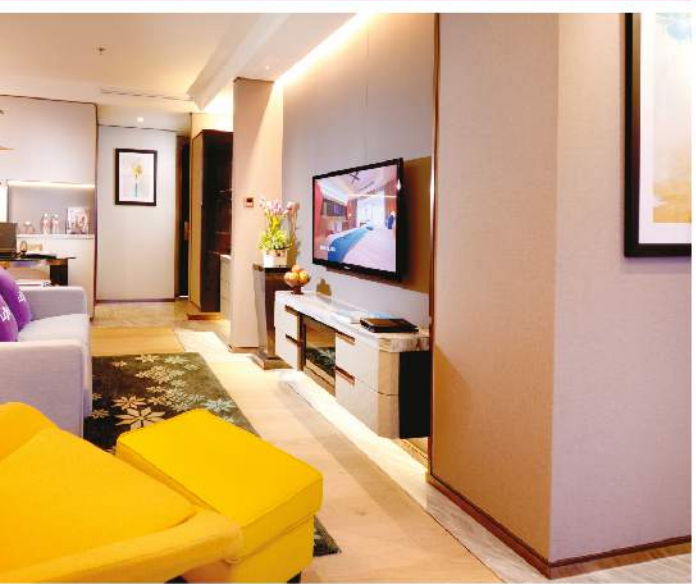

IMPERIAL LEXIS®

KUALA LUMPUR

吉隆坡帝国套房

A PINNACLE OF URBAN LUXURY
AND SHEER ELEGANCE

城市豪宅，顶峰之作

Imperial Lexis is another prestigious project brought to you by the award-winning KL Metro Group. Located at the heart of Kuala Lumpur, this development stands tall in the city center with close proximity to the iconic Petronas Twin Towers, KL Tower and other skyscrapers, embracing the vibrancy and vitality of the city from sunrise to sunset.

帝国套房是由著名开发商吉隆坡都市集团为您呈献的另一项显赫力作。帝国套房屹立于吉隆坡腹地，靠近标志性国油双峰塔、吉隆坡塔及其他摩天楼，让你亲身感受大都会朝夕的魅力与活力。

6%

Per Annum
Rental Return

租金回報 

Hassle
FREE 

Rental Programme
省心租賃計劃

STRATEGIC LOCATION • 黄金地点

- 250 m to KLCC Park
- 250 米到吉隆坡城中城公园
- 200 m to MRT Station and KL Convention Centre
- 200 米到地铁站和吉隆坡会展中心